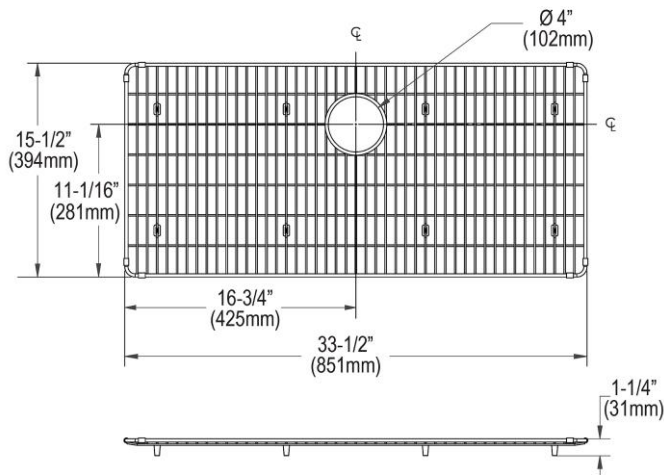

PART: _____ QTY: _____

PROJECT: _____

CONTACT: _____

DATE: _____

NOTES: _____

APPROVAL: _____

In keeping with our policy of continuing product improvement, Elkay reserves the right to change product specifications without notice. Please visit elkay.com for the most current version of Elkay product specification sheets. This specification describes an Elkay product with design, quality, and functional benefits to the user. When making a comparison of other producers' offerings, be certain these features are not overlooked.